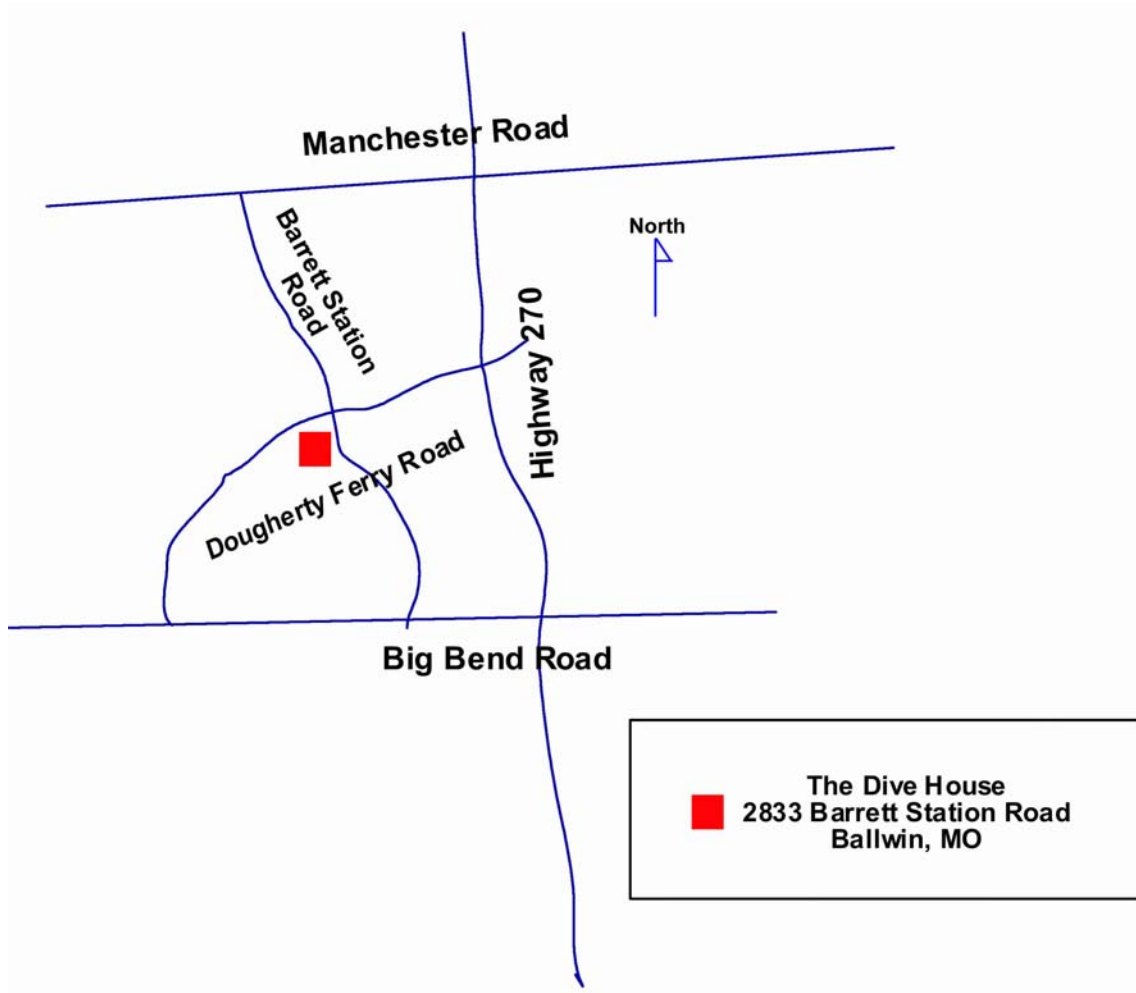

## Directions to The Dive House

### Directions to the Dive House from Y-kiki Divers:

- 270 South (toward Memphis)
- West (right) on Dougherty Ferry Road
- Make a left at the third stop light at Barrett Station Road
- Make an immediate right into the Dive House driveway. It is on the southwest corner of Barrett Station and Dougherty Ferry roads.

To avoid congestion in the driveway, please park in the lot on the northwest corner of Barrett Station and Dougherty Ferry roads and walk back across Dougherty Ferry to the Dive House.

Thanks!